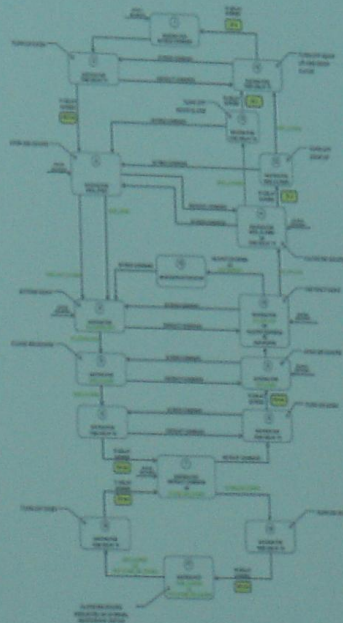

STATE MACHINE AND TEST CASES. NI LabVIEW

Landing Gear Control State Machine

FIGURE 9 LANDING GEAR CONTROL STATE MACHINE

VALAVIA
Independent Electronics R&D Lab

22 13:12