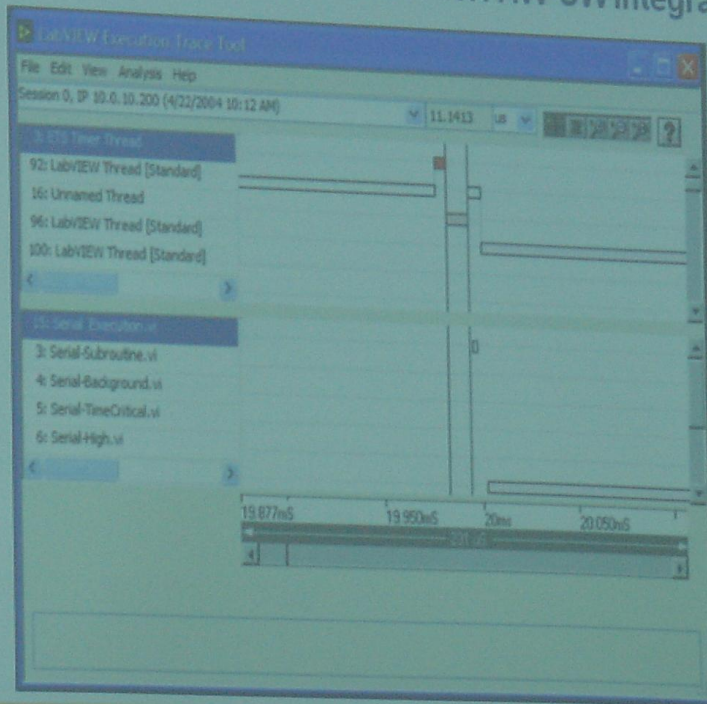

REAL TIME EXECUTION TRACES. NI LabVIEW-RT

Creation Execution Traces by LabVIEW-RT. HW-SW Integration Test

VALAVIA
Independent Electronics R&D Lab

22 13:17